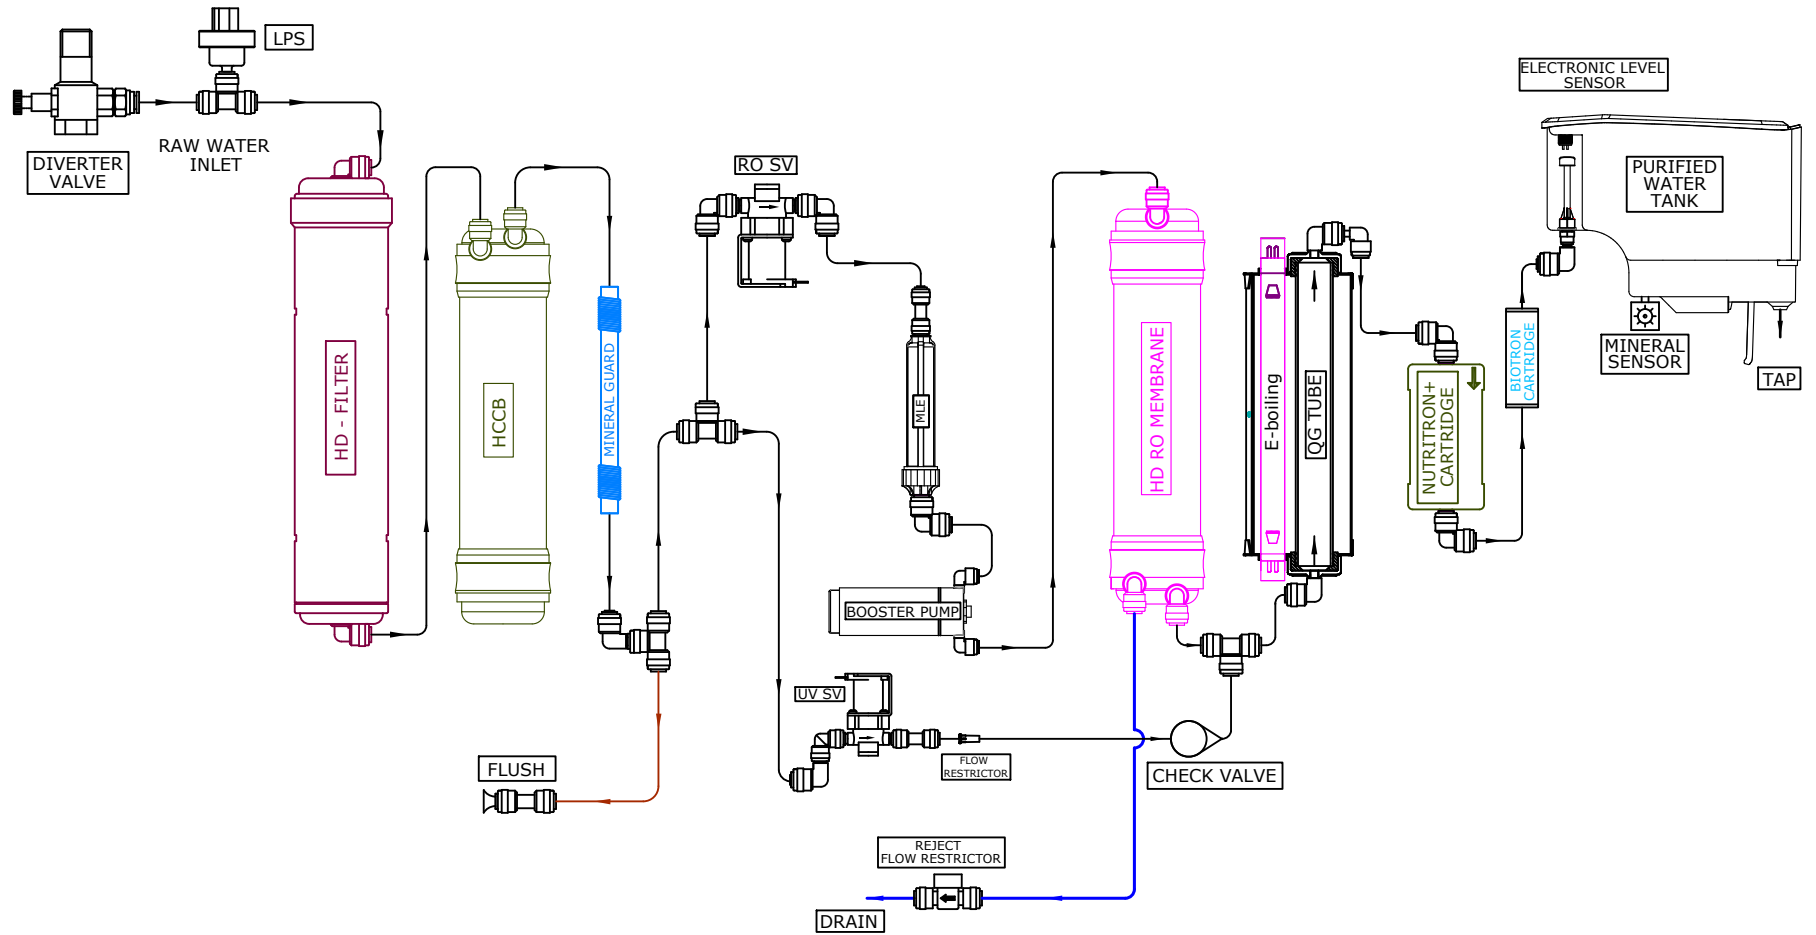

# Dr. AQUAGUARD MAGNA HD NXT RO+UV ( WATER FLOW DIAGRAM )

NOTE : THIS IS A SCHEMATIC ILLUSTRATION OF THE PRODUCT TO GIVE A VISUAL SCHEME OF WORKING OF UNITS.  
THIS IS NOT AN ACTUAL ENGINEERING DRAWING OF THE PRODUCT.